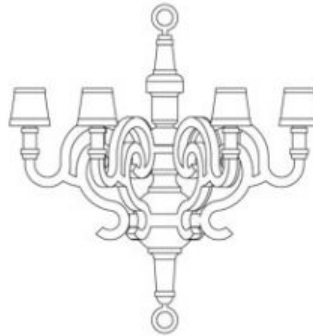

### shades XL

H 26 cm | 10.2"  
W 53 cm | 20.9"  
D 70 cm | 177.8"

Total packaging weight:  
6.5 KG | 14.3 lb

---

## dimensions

paper chandelier L

101.5cm | 40"

90 cm | 35.4"

101.5cm | 40"

100cm | 39.4"

paper chandelier XL

155 cm | 61"

135 cm | 53.2"

155 cm | 61"

147 cm | 57.9"