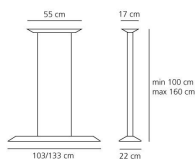

PRODUCT DATA SHEET

Float linear

Base and body in painted aluminium; opaline methacrylate lower diffuser and upper diffuser from transparent polycarbonate. The suspension version is provided with four suspension cables which are both electrical and mechanical support cables.

White

FLUO Suspension

650°C° IP20

W	Dimensions	Luminous Flux (lm)	Color	Code	Product name
78 W	2.2x10.3cm	7000 lm	○	0497010A	Float suspension - 2x39W
108 W	22x133cm	10000 lm	○	0836010A	Float suspension - 2x54W

FLUO Ceiling

650°C° IP20

W	Dimensions	Luminous Flux (lm)	Color	Code	Product name
78 W	23x103cm	7000 lm	○	0838010A	Float ceiling - 2x39W dimmable
			○	0498050A	Float ceiling - 2x39W undimmable
108 W	23x103cm	10000 lm	○	0839010A	Float ceiling - 2x54W dimmable
			○	0837050A	Float ceiling - 2x54W undimmable