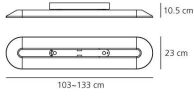

PRODUCT DATA SHEET

Float linear

Base and body in painted aluminium; opaline methacrylate lower diffuser and upper diffuser from transparent polycarbonate. The suspension version is provided with four suspension cables which are both electrical and mechanical support cables.

White

FLUO Suspension

650°C° IP20

W	Dimensions	Luminous Flux (lm)	Color	Code	Product name
78 W	2.2x10.3cm	7000 lm	○	0497010A	Float suspension - 2x39W
108 W	22x133cm	10000 lm	○	0836010A	Float suspension - 2x54W

FLUO Ceiling

650°C° IP20

W	Dimensions	Luminous Flux (lm)	Color	Code	Product name
78 W	23x103cm	7000 lm	○	0838010A	Float ceiling - 2x39W dimmable
			○	0498050A	Float ceiling - 2x39W undimmable
108 W	23x103cm	10000 lm	○	0839010A	Float ceiling - 2x54W dimmable
			○	0837050A	Float ceiling - 2x54W undimmable