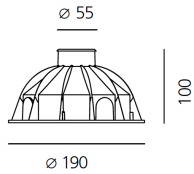

Steel
○

Watt	Beam	Luminous Flux (lm)	CCT	Color	Code
1.5W	16x34°	77lm	0K	●	T4002ELPTW00 + T409908
	14°	83lm	0K	●	T4002SPW00 + T409908
	32°	76lm	0K	●	T4002WFLW00 + T409908

LED Round

IP65/67

Watt	Beam	Luminous Flux (lm)	CCT	Color	Code
1.5W	16x34°	77lm	0K	●	T4032ELPTW00 + T409908
	14°	83lm	0K	●	T4032SPW00 + T409908
	32°	76lm	0K	●	T4032WFLW00 + T409908

Ego 55 drive-over LED 14°	LED	luminaire
Power	1,5W	1.5W
Flux	83lm	83lm
CCT	3000K	0K
CRI	75	
Color Tolerance	MacAdam 4SDCM	
Service Life	L70(10K) > 60500h	
Beam		14°
Efficiency		100%
Efficacy	69lm/W	55.14lm/W