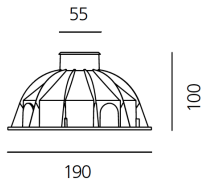

Ego 55 drive-over

Light fixture with high-performance LED light sources. Recessed floor installation. Walk-over version. Housing depths: Ego WO: 110mm - 120mm, Ego Flat WO: 60mm. Round and square version in five sizes. Consists of body, frame, black silkscreened tempered glass, recessing box. Body in EN AB44100 aluminium, silicone gaskets. Three colour options: with aluminium (only in the 50mm and 90mm size), stainless steel or black silkscreened tempered glass frame, 8mm thick, flush floor-mounting Recessing box for laying in reinforced polymer, can be ordered separately. Ego Flat WO- Feeding cable H05RN-F, with 300cm length for EGO 55 & EGO 90, 20cm for EGO 150, 30cm for EGO 220. Power connection to the mains by means of remote ballast and IP68 electrical terminal board, supplied with the fixture. Fixing to the recessing box is ensured by means of anti-vandal screws TORX, AISI 316. Glass surface temperature lower than 40°C. Fixed or adjustable optics. PMMA lenses in 3 different versions of beams. White monochromatic LEDs available in 2 colour temperatures: Warm = 3000K Neutral = 4000K Screws in stainless steel AISI 316. Painted die-cast aluminium with 3-stage outdoor treatment: nanotechnologies, antioxidant primer, polyester paint. Technical features of light fixtures in compliance with EN60598-1 and part 2-13. IP Rating IP65 IP67. Insulation class: Ego WO: class I. Ego Flat WO: class III. Installation must be carried out by specialized personnel. Carefully follow the instructions.

Steel
○

Watt	Beam	Luminous Flux (lm)	CCT	Color	Code
1.5W	16x34°	77lm	0K	●	T4002ELPTW00 + T409908
	14°	83lm	0K	●	T4002SPW00 + T409908
	32°	76lm	0K	●	T4002WFLW00 + T409908

LED Round

IP65/67

Watt	Beam	Luminous Flux (lm)	CCT	Color	Code
1.5W	16x34°	77lm	0K	●	T4032ELPTW00 + T409908
	14°	83lm	0K	●	T4032SPW00 + T409908
	32°	76lm	0K	●	T4032WFLW00 + T409908