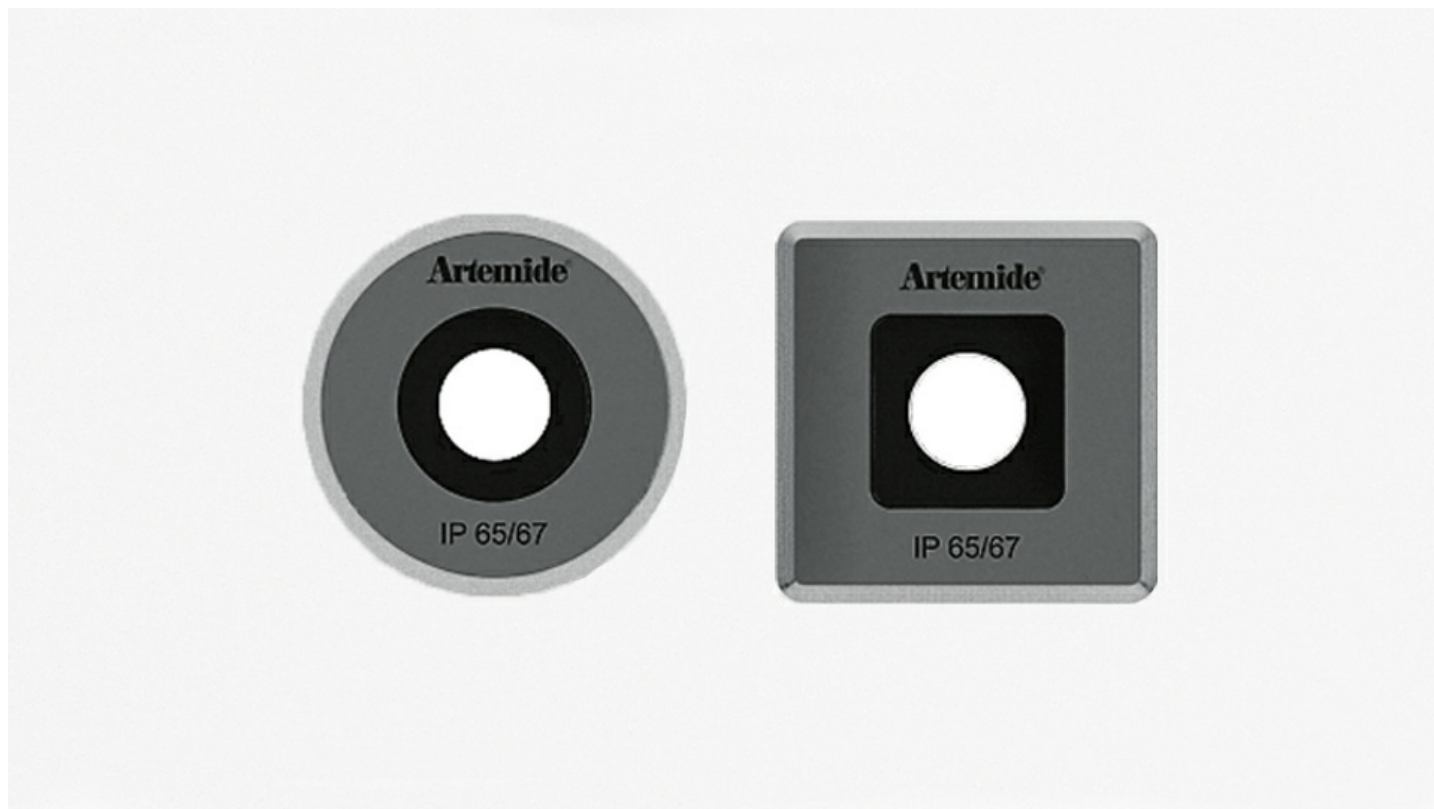

Ego 55 drive-over

Light fixture with high-performance LED light sources. Recessed floor installation. Walk-over version. Housing depths: Ego WO: 110mm - 120mm, Ego Flat WO: 60mm. Round and square version in five sizes. Consists of body, frame, black silkscreened tempered glass, recessing box. Body in EN AB44100 aluminium, silicone gaskets. Three colour options: with aluminium (only in the 50mm and 90mm size), stainless steel or black silkscreened tempered glass frame, 8mm thick, flush floor-mounting Recessing box for laying in reinforced polymer, can be ordered separately. Ego Flat WO- Feeding cable H05RN-F, with 300cm length for EGO 55 & EGO 90, 20cm for EGO 150, 30cm for EGO 220. Power connection to the mains by means of remote ballast and IP68 electrical terminal board, supplied with the fixture. Fixing to the recessing box is ensured by means of anti-vandal screws TORX, AISI 316. Glass surface temperature lower than 40°C. Fixed or adjustable optics. PMMA lenses in 3 different versions of beams. White monochromatic LEDs available in 2 colour temperatures: Warm = 3000K Neutral = 4000K Screws in stainless steel AISI 316. Painted die-cast aluminium with 3-stage outdoor treatment: nanotechnologies, antioxidant primer, polyester paint. Technical features of light fixtures in compliance with EN60598-1 and part 2-13. IP Rating IP65 IP67. Insulation class: Ego WO: class I. Ego Flat WO: class III. Installation must be carried out by specialized personnel. Carefully follow the instructions.

Steel
○

Watt	Beam	Luminous Flux (lm)	CCT	Color	Code
1.5W	16x34°	77lm	0K	●	T4002ELPTW00 + T409908
	14°	83lm	0K	●	T4002SPW00 + T409908
	32°	76lm	0K	●	T4002WFLW00 + T409908

LED Round

IP65/67

Watt	Beam	Luminous Flux (lm)	CCT	Color	Code
1.5W	16x34°	77lm	0K	●	T4032ELPTW00 + T409908
	14°	83lm	0K	●	T4032SPW00 + T409908
	32°	76lm	0K	●	T4032WFLW00 + T409908