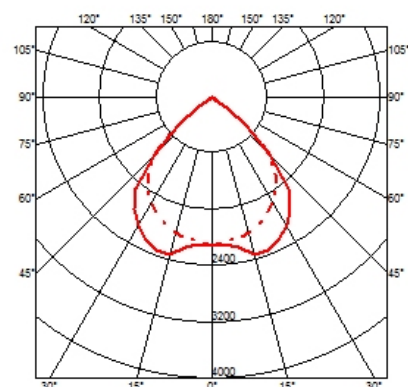

CERTIFICATIONS