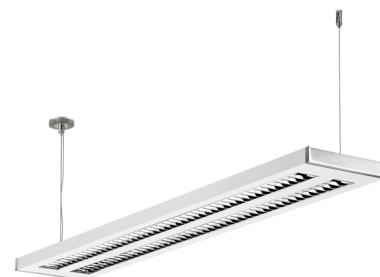

MINI BEAM S1 DIRECT DIMMABLE DALI

Mounting	Pendant
Type of ceiling pendant	Suspension cable
Lamps description	2 x T5 FH G5 28W
Voltage (V)	220/240
Environment	Indoor

OPTICAL

Aiming	Fixed
LOR (%)	78
Light distribution symmetry	Symmetric

ELECTRICAL

Control gear availability	Included
Control gear type	Electronic dimmable dali
Emergency	Without
Insulation class	Class I

PHYSICAL

Construction material	Galvanized steel
Weight (kg)	9

Mini Beam S1 Direct Dimmable Dali
designed by Antonio Citterio

Ceiling application lighting system for direct lighting with linear fluorescent light. Power supply rosette and end caps not included.

- F0.5140.30.DA White
- F0.5140.02.DA Grey
- F0.5140.14.DA Black

CERTIFICATIONS

Mini Beam SI Direct Dimmable Dali . Accessories

Mounting

● F0526057

Polished closing covers

Pair of plastic chrome closing covers.

Mini Beam SI Direct Dimmable Dali designed by Antonio Citterio

Ceiling application lighting system for direct lighting with linear fluorescent light. Power supply rosette and end caps not included.