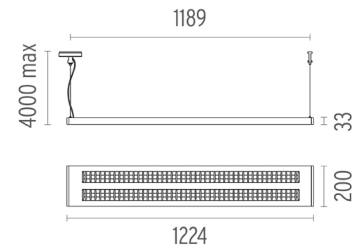

● F0.5140.30.DA White

● F0.5140.02.DA Grey

● F0.5140.14.DA Black

Electrical

● F0557020

Power supply rosette. Dimmable Push/Dali

Rosette for indoors. IP20.

CERTIFICATIONS