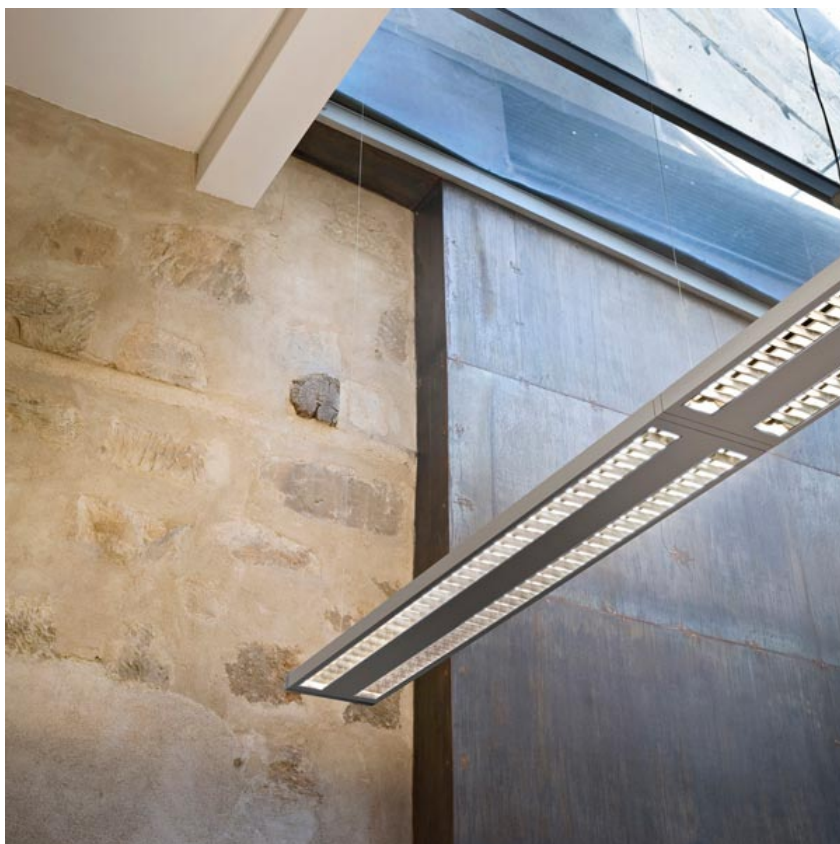

MINI BEAM S1 DIRECT DIMMABLE DALI

Mounting	Pendant
Type of ceiling pendant	Suspension cable
Lamps description	2 x T5 FH G5 28W
Voltage (V)	220/240
Environment	Indoor

OPTICAL

Aiming	Fixed
LOR (%)	78
Light distribution symmetry	Symmetric

ELECTRICAL

Control gear availability	Included
Control gear type	Electronic dimmable dali
Emergency	Without
Insulation class	Class I

PHYSICAL

Construction material	Galvanized steel
Weight (kg)	9

Mini Beam S1 Direct Dimmable Dali
designed by Antonio Citterio

Ceiling application lighting system for direct lighting with linear fluorescent light. Power supply rosette and end caps not included.

- F0.5140.30.DA White
- F0.5140.02.DA Grey
- F0.5140.14.DA Black

CERTIFICATIONS

Mini Beam SI Direct Dimmable Dali . Accessories

Mounting

● F0526057

Polished closing covers

Pair of plastic chrome closing covers.

Mini Beam SI Direct Dimmable Dali designed by Antonio Citterio

Ceiling application lighting system for direct lighting with linear fluorescent light. Power supply rosette and end caps not included.