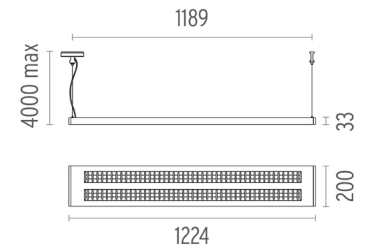

Mini Beam SI Direct Dimmable Dali . Lamps

60.6506

T5 FH

Lamp Watt:

28 W

Lamp category:

Fluorescent tube

Socket:

G5

Color temperature (K):

3300 °K

Catalog reference:

60.6506

Lamp type:

T5 FH

60.6507

T5 FH

Lamp Watt:

28 W

Lamp category:

Fluorescent tube

Socket:

G5

Color temperature (K):

4000 °K

Catalog reference:

60.6507

Lamp type:

T5 FH

Mini Beam SI Direct Dimmable Dali
designed by Antonio Citterio

Ceiling application lighting system for direct lighting with linear fluorescent light. Power supply rosette and end caps not included.

● F0.5140.30.DA White

● F0.5140.02.DA Grey

● F0.5140.14.DA Black

CERTIFICATIONS