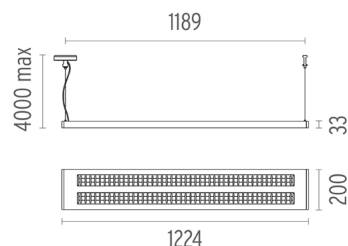

MINI BEAM S1 DIRECT DIMMABLE DALI

Mounting	Pendant
Type of ceiling pendant	Suspension cable
Lamps description	2 x T5 FH G5 28W
Voltage (V)	220/240
Environment	Indoor

OPTICAL

Aiming	Fixed
LOR (%)	78
Light distribution symmetry	Symmetric

ELECTRICAL

Control gear availability	Included
Control gear type	Electronic dimmable dali
Emergency	Without
Insulation class	Class I

PHYSICAL

Construction material	Galvanized steel
Weight (kg)	9

Ceiling application lighting system for direct lighting with linear fluorescent light. Power supply rosette and end caps not included.

- F0.5140.30.DA White
- F0.5140.02.DA Grey
- F0.5140.14.DA Black

CERTIFICATIONS