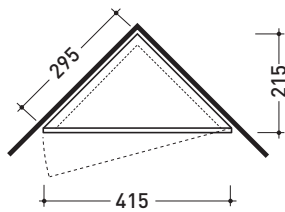

Reversible pivoting mirror 130x30 cm
(painted steel structure)

Package dim. 136 x 39 x 22 cm

Weight **11 kg**

Pz. Pallet n° -

Complements: **UNA furnishing**
SIMPLE furnishing
COMPONO SYSTEM furnishing
BIRDGE62 - MIAMI - FRISCO benches
FORTY6 shelves

Package dim. 90 x 47 x 27 cm | Weight 10 kg | Pz. Pallet n° -

vista zenitale / zenital view

vista frontale / frontal view

size in mm

january 2014

ELECTRICAL CHARACTERISTICS

- type of lamp: Neon G24q
- class: A
- Ip code: IP44
- rated power: 26 W

Package dim. **80 x 72 x 18 cm** | Weight **18 kg** | Pz. Pallet n° -

vista zenitale / zenital view

vista zenitale / zenital view

vista frontale / frontal view

vista frontale / frontal view

size in mm

january 2014

Package dim. 111 x 54 x 9 cm | Weight 8,5 kg | Pz. Pallet n° -

vista zenitale / zenital view

vista frontale / frontal view

vista frontale / frontal view

size in mm

january 2014

ELECTRICAL CHARACTERISTICS

- type of lamp: Neon RX-L
- class: B
- Ip code: IP44
- rated power: 24 W