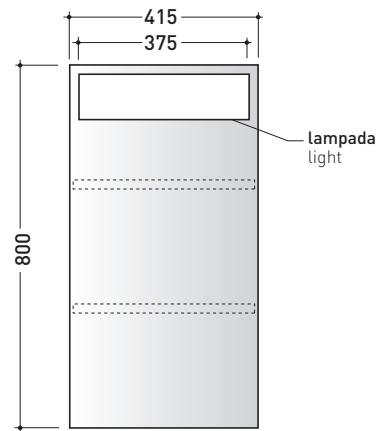

design **LUDOVICA+ROBERTO PALOMBA**

2000

BASC20 Line 20

Reversible pivoting mirror 130x20 cm
(painted steel structure)

Package dim. 136 x 29 x 20 cm

Weight **6,2 kg**

Pz. Pallet n° -

BASC30 Line 30

Package dim. 90 x 47 x 27 cm | Weight 10 kg | Pz. Pallet n° -

vista zenitale / zenital view

vista frontale / frontal view

size in mm

january 2014

ELECTRICAL CHARACTERISTICS

- type of lamp: Neon G24q
- class: A
- Ip code: IP44
- rated power: 26 W

Package dim. **80 x 72 x 18 cm** | Weight **18 kg** | Pz. Pallet n° -

vista zenitale / zenital view

vista zenitale / zenital view

vista frontale / frontal view

vista frontale / frontal view

size in mm

january 2014

Package dim. 111 x 54 x 9 cm | Weight 8,5 kg | Pz. Pallet n° -

vista zenitale / zenital view

vista frontale / frontal view

vista frontale / frontal view

size in mm

january 2014

ELECTRICAL CHARACTERISTICS

- type of lamp: Neon RX-L
- class: B
- Ip code: IP44
- rated power: 24 W