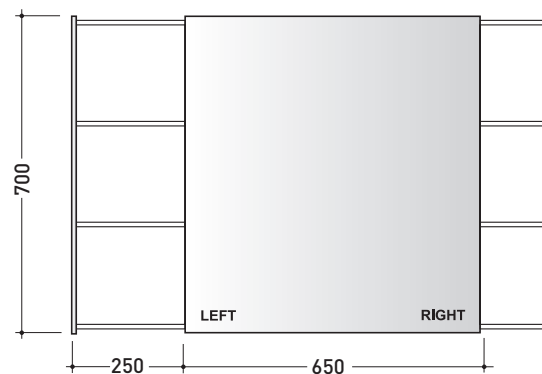

Package dim. 90 x 47 x 27 cm | Weight 10 kg | Pz. Pallet n° -

vista zenitale / zenital view

vista frontale / frontal view

size in mm

january 2014

ELECTRICAL CHARACTERISTICS

- type of lamp: Neon G24q
- class: A
- Ip code: IP44
- rated power: 26 W

Package dim. **80 x 72 x 18 cm** | Weight **18 kg** | Pz. Pallet n° -

vista zenitale / zenital view

vista zenitale / zenital view

vista frontale / frontal view

vista frontale / frontal view

size in mm

january 2014

Package dim. 111 x 54 x 9 cm | Weight 8,5 kg | Pz. Pallet n° -

vista zenitale / zenital view

vista frontale / frontal view

vista frontale / frontal view

size in mm

january 2014

ELECTRICAL CHARACTERISTICS

- type of lamp: Neon RX-L
- class: B
- Ip code: IP44
- rated power: 24 W