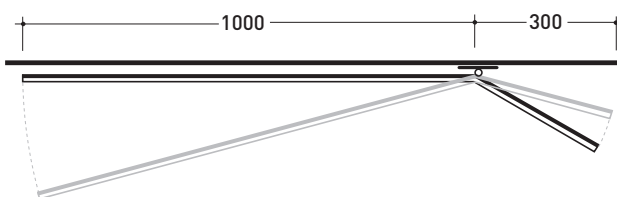

vista zenitale / zenital view