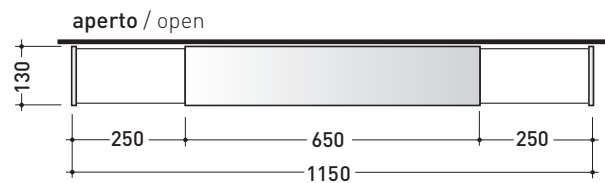

Reversible pivoting mirror 130x30 cm
(painted steel structure)

Package dim. 136 x 39 x 22 cm

Weight **11 kg**

Pz. Pallet n° -

Complements: **UNA furnishing**
SIMPLE furnishing
COMPONO SYSTEM furnishing
BIRDGE62 - MIAMI - FRISCO benches
FORTY6 shelves

Package dim. 90 x 47 x 27 cm | Weight 10 kg | Pz. Pallet n° -

vista zenitale / zenital view

vista frontale / frontal view

size in mm

january 2014

ELECTRICAL CHARACTERISTICS

- type of lamp: Neon G24q
- class: A
- Ip code: IP44
- rated power: 26 W

Package dim. **80 x 72 x 18 cm** | Weight **18 kg** | Pz. Pallet n° -

vista zenitale / zenital view

vista zenitale / zenital view

vista frontale / frontal view

vista frontale / frontal view

size in mm

january 2014

Package dim. 111 x 54 x 9 cm | Weight 8,5 kg | Pz. Pallet n° -

vista zenitale / zenital view

vista frontale / frontal view

vista frontale / frontal view

size in mm

january 2014

ELECTRICAL CHARACTERISTICS

- type of lamp: Neon RX-L
- class: B
- Ip code: IP44
- rated power: 24 W