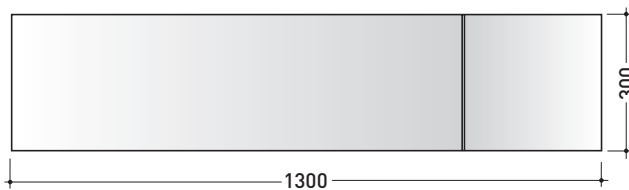

BASC30

vista frontale / frontal view