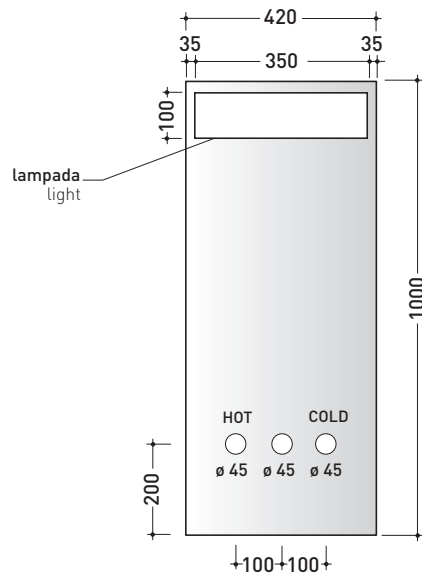

Package dim. 90 x 47 x 27 cm | Weight 10 kg | Pz. Pallet n° -

vista zenitale / zenital view

vista frontale / frontal view

size in mm

january 2014

ELECTRICAL CHARACTERISTICS

- type of lamp: Neon G24q
- class: A
- Ip code: IP44
- rated power: 26 W

Package dim. **80 x 72 x 18 cm** | Weight **18 kg** | Pz. Pallet n° -

vista zenitale / zenital view

vista zenitale / zenital view

vista frontale / frontal view

vista frontale / frontal view

size in mm

january 2014

Hot / Cold

➔ **FLAMINIA.**

design **LUDOVICA+ROBERTO PALOMBA**

2000

SPHC

Mirror with lamp and tap holes - taps not included
(painted steel structure)

Complements: ONE double-lever basin mixer (113060 + extensions art. PR65)
UNA furnishing
SIMPLE furnishing
COMPONO SYSTEM furnishing
BIRDGE62 - MIAMI - FRISCO benches
FORTY6 shelves

Package dim. 111 x 54 x 9 cm | Weight 8,5 kg | Pz. Pallet n° -

vista zenitale / zenital view

vista frontale / frontal view

vista frontale / frontal view

size in mm

january 2014

ELECTRICAL CHARACTERISTICS

- type of lamp: Neon RX-L
- class: B
- Ip code: IP44
- rated power: 24 W