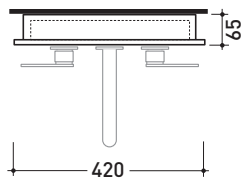

Package dim. 90 x 47 x 27 cm | Weight 10 kg | Pz. Pallet n° -

vista zenitale / zenital view

vista frontale / frontal view

size in mm

january 2014

ELECTRICAL CHARACTERISTICS

- type of lamp: Neon G24q
- class: A
- Ip code: IP44
- rated power: 26 W

Package dim. **80 x 72 x 18 cm** | Weight **18 kg** | Pz. Pallet n° -

vista zenitale / zenital view

vista zenitale / zenital view

vista frontale / frontal view

vista frontale / frontal view

size in mm

january 2014

Package dim. 111 x 54 x 9 cm | Weight 8,5 kg | Pz. Pallet n° -

vista zenitale / zenital view

vista frontale / frontal view

vista frontale / frontal view

size in mm

january 2014

ELECTRICAL CHARACTERISTICS

- type of lamp: Neon RX-L
- class: B
- Ip code: IP44
- rated power: 24 W