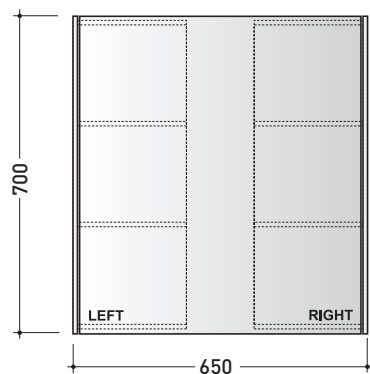

Package dim. 90 x 47 x 27 cm | Weight 10 kg | Pz. Pallet n° -

vista zenitale / zenital view

vista frontale / frontal view

size in mm

january 2014

ELECTRICAL CHARACTERISTICS

- type of lamp: Neon G24q
- class: A
- Ip code: IP44
- rated power: 26 W

Left / Right

➔ **FLAMINIA.**

design **LUDOVICA+ROBERTO PALOMBA**

2000

SPLR

Mirror cabinet with extractable compartments
(painted steel structure)

Complements: UNA furnishing
SIMPLE furnishing
COMPONO SYSTEM furnishing
BIRDGE62 - MIAMI - FRISCO benches
FORTY6 shelves

Package dim. **80 x 72 x 18 cm** | Weight **18 kg** | Pz. Pallet n° -

vista zenitale / zenital view

vista zenitale / zenital view

vista frontale / frontal view

vista frontale / frontal view

size in mm

january 2014

Package dim. 111 x 54 x 9 cm | Weight 8,5 kg | Pz. Pallet n° -

vista zenitale / zenital view

vista frontale / frontal view

vista frontale / frontal view

size in mm

january 2014

ELECTRICAL CHARACTERISTICS

- type of lamp: Neon RX-L
- class: B
- Ip code: IP44
- rated power: 24 W