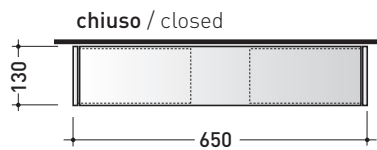

Package dim. 90 x 47 x 27 cm | Weight 10 kg | Pz. Pallet n° -

vista zenitale / zenital view

vista frontale / frontal view

size in mm

january 2014

ELECTRICAL CHARACTERISTICS

- type of lamp: Neon G24q
- class: A
- Ip code: IP44
- rated power: 26 W

Left / Right

➔ **FLAMINIA.**

design **LUDOVICA+ROBERTO PALOMBA**

2000

SPLR

Mirror cabinet with extractable compartments
(painted steel structure)

Complements: UNA furnishing
SIMPLE furnishing
COMPONO SYSTEM furnishing
BIRDGE62 - MIAMI - FRISCO benches
FORTY6 shelves

Package dim. **80 x 72 x 18 cm** | Weight **18 kg** | Pz. Pallet n° -

vista zenitale / zenital view

vista zenitale / zenital view

vista frontale / frontal view

vista frontale / frontal view

size in mm

january 2014

Package dim. 111 x 54 x 9 cm | Weight 8,5 kg | Pz. Pallet n° -

vista zenitale / zenital view

vista frontale / frontal view

vista frontale / frontal view

size in mm

january 2014

ELECTRICAL CHARACTERISTICS

- type of lamp: Neon RX-L
- class: B
- Ip code: IP44
- rated power: 24 W