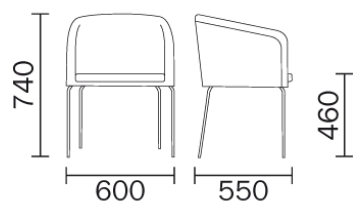

ALLURE 738

DESIGN:
PEDRALI R&D

Featured by rounded profiles and sinuous curves
Allure armchair, veneered oak shell, bleached oak or
wengé stained. Different fabrics and colours are
available. Steel tube frame, 4 legs version.