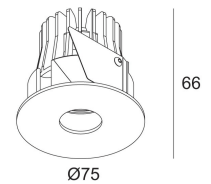

[Weblink](#)

Cutout shape/size: 67 mm

Recessed depth: 70 mm

Thickness of mounting surface: min.5

Available colors: BLACK (415 132 822 B)
WHITE (415 132 822 W)

FIXED
INCL.1 x POWERLED WHITE 4,1-6W / CRI>80 / 2700K / max.450lm
INCL.1 x LENS FL-20°
EXCL.LED POWER SUPPLY 350-500mA-DC
ON REQUEST : 4000K

LED Technics: Light source: 450 lm // 6 W // 76 lm/W
Luminaire: 7 W // 0 lm/W

Class: III

Weight: 0.3 KG
Protection level: IP20
Minimum distance: n.a.

Options: LED POWER SUPPLY 350 / 500mA-DC DIM

For detailed installation instructions, please consult the manual. [415 132 XXX HAND.pdf](#)