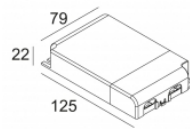

LED POWER SUPPLY MULTI-
POWER DIM9
300 90 63

120-240V / 50-60Hz

Number of luminaires: 5 / 5 / - / - / -