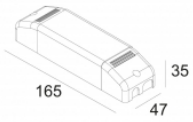

[Weblink / Specs sheet](#)

LED POWER SUPPLY MULTI-
POWER DIM6
300 90 61

220-240V / 50-60Hz

Number of luminaires: 3 / 3(2) / -

[Weblink / Specs sheet](#)