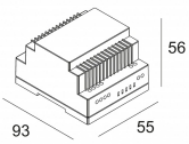

Related references

CONTROL GEAR, BALLAST AND TRANSFORMERS

[Weblink / Specs sheet](#)

LED POWER CONVERTOR
24V-DC TO MULTI CURRENT
48W DIM9
300 90 67

Number of luminaires: 3