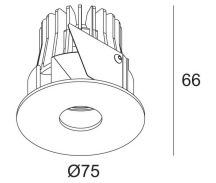

[Weblink](#)

Cutout shape/size: 67 mm

Recessed depth: 70 mm

Thickness of mounting surface: min.5

Available colors: BLACK (415 132 832 B)
WHITE (415 132 832 W)

FIXED

INCL.1 x POWERLED WHITE 4,1-6W / CRI>80 / 3000K / max.475lm

INCL.1 x LENS FL-20°

EXCL.LED POWER SUPPLY 350-500mA-DC

ON REQUEST : 4000K

LED Technics: Light source: 475 lm // 6 W // 80 lm/W
Luminaire: 7 W // 0 lm/W

Class: III

Weight: 0.3 KG

Protection level: IP20

Minimum distance: n.a.