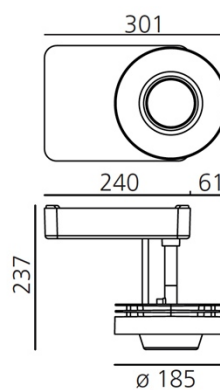

Product name:	LoT - Ceiling
Article Code:	AA00004
Colour:	Black
Material:	Aluminum heat sink and structure. Plastic cover
Series:	Architectural
Environment:	Indoor

DIMENSIONS

Length:	cm 301
Depth:	cm 23.7
Diameter:	cm 18.5
Base Length:	cm 24
Weight:	kg 6

LAMPS INCLUDED

Category:	LED
Number:	1
Watt:	24 W
Color temperature (K):	3000 K
Class:	A

Category:	LED
Number:	1
Watt:	25 W
Color temperature (K):	2700 K
Class:	A

DIMENSIONS

COLOUR

LUMINAIR

Watt: max 85W
Luminous Flux (lm): 2500 lm
CCT: 2700K
CRI: 90