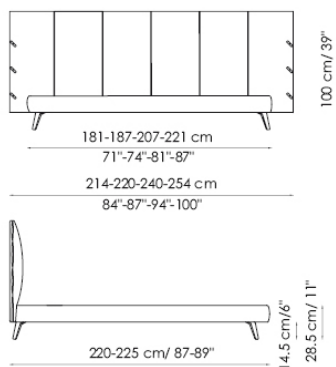

- CUFF OPEN* and CUFF EASY OPEN*

UPHOLSTERY:

fabric

leather

FEET:

silver painted wood

anthracite grey painted wood

* frogs and insert available only in Capri leather

Bed bases available for this double bed:

154x205 cm / 61x81"

160x200 cm / 63x79"

180x200 cm / 71x79"

194x205 cm / 76x81"

Cuff