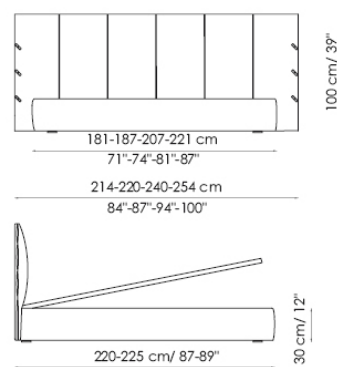

- CUFF OPEN* and CUFF EASY OPEN*

UPHOLSTERY:

fabric

leather

FEET:

silver painted wood

anthracite grey painted wood

* frogs and insert available only in Capri leather

Bed bases available for this double bed:

154x205 cm / 61x81"

160x200 cm / 63x79"

180x200 cm / 71x79"

194x205 cm / 76x81"

Cuff

Cuff Open

Cuff easy open