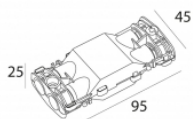

Cutout shape/size:	148 mm
Recessed depth:	225 mm
Available colors:	ALU GREY (217 61 25 4202 A) GREY BROWN (217 61 25 4202 G)
ADJUSTABLE	
INCL.2 x POWERLED WHITE 6,2W / CRI>80 / 3000K / 703lm	
INCL.LED POWER SUPPLY 350 mA-DC	
LED Technics:	Light source: 1406 lm // 12.4 W // 113 lm/W Luminaire: 1187 lm // 14 W // 83 lm/W
220-240V / 50-60Hz	
Class:	I
Weight:	1.5 KG
Protection level:	IP54/IP67
Minimum distance:	n.a.
Options:	IP68 CONNECTION KIT IP68 CONNECTOR 3P

For detailed installation instructions, please consult the manual. [217 61 25 4202 01 HAND.pdf](#)

FLIP TWIN SET 25

217 61 25 4202

Related references

WATERPROOF CONNECTION PARTS

[Weblink / Specsheel](#)

IP68 CONNECTION KIT
216 12 01