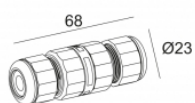

IP68 CONNECTOR 3P
216 12 02